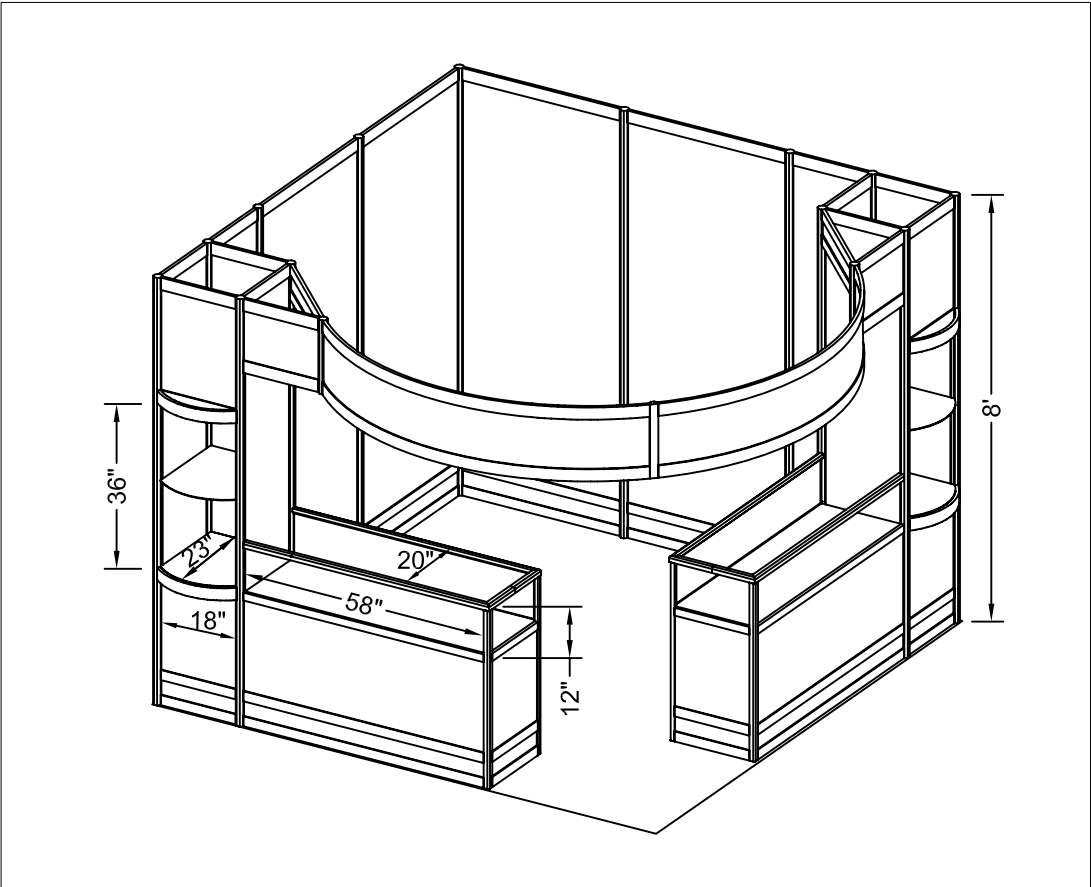

Couture 2009 Premium Corner Salon overviews

May 28 - June 2, 2009

Company Name: _____

You have selected
this as your salon
showcase through
2009

*A Change Fee of \$3,000 will occur if you choose to change your designated salon option.