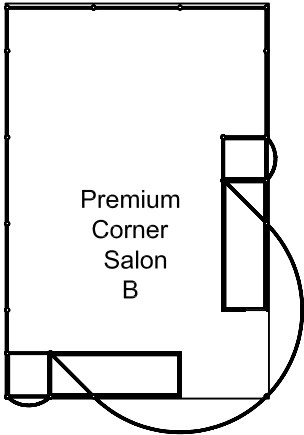

Couture 2009 Premium Corner Salon overviews

May 28 - June 2, 2009

Company Name: _____

You have selected
this as your salon
showcase through
2009

*A Change Fee of \$3,000 will occur if you choose to change your designated salon option.